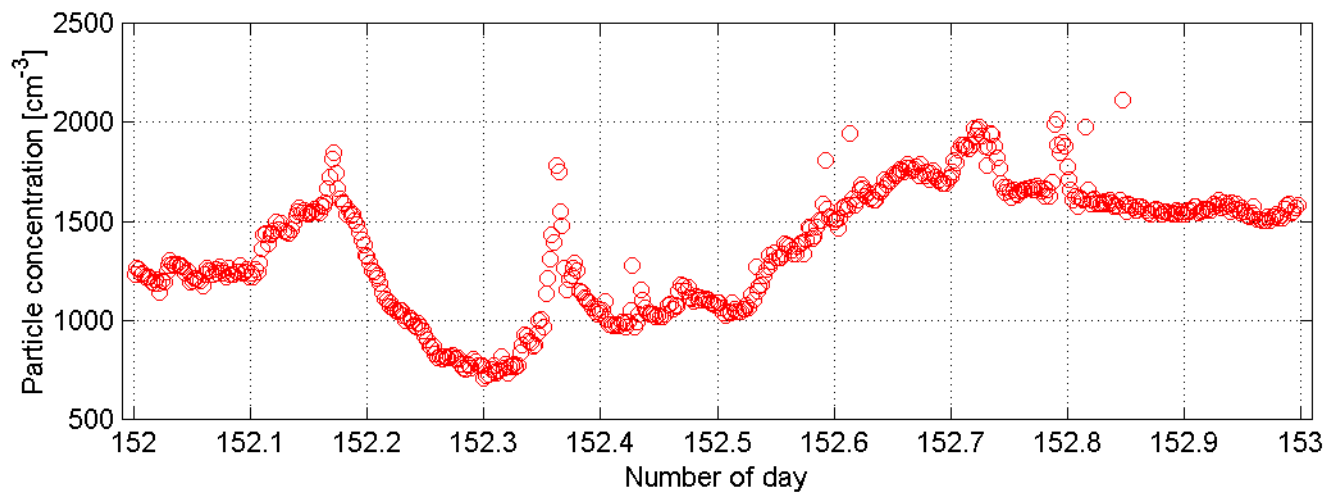

SMPS and nano-SMPS Mace Head (ref: SMPS) : 60601

SMPS and nano-SMPS Mace Head (ref: SMPS) : 60602

SMPS and nano-SMPS Mace Head (ref: SMPS) : 60603

SMPS and nano-SMPS Mace Head (ref: SMPS) : 60604

SMPS and nano-SMPS Mace Head (ref: SMPS) : 60605

SMPS and nano-SMPS Mace Head (ref: SMPS) : 60606

SMPS and nano-SMPS Mace Head (ref: SMPS) : 60607

SMPS and nano-SMPS Mace Head (ref: SMPS) : 60608

SMPS and nano-SMPS Mace Head (ref: SMPS) : 60609

SMPS and nano-SMPS Mace Head (ref: SMPS) : 60610