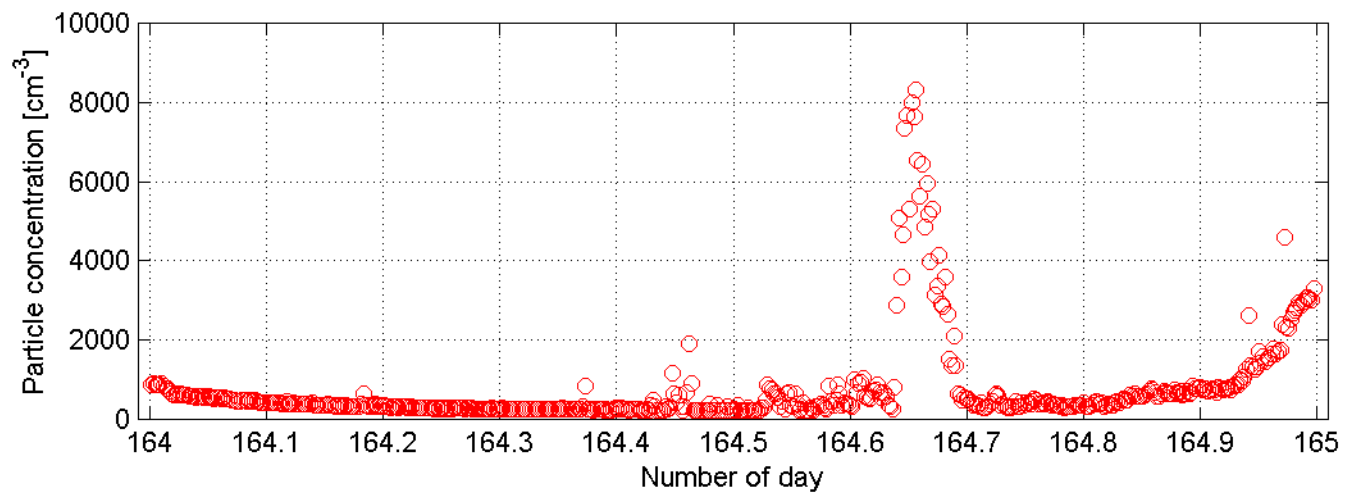

SMPS and nano-SMPS Mace Head (ref: SMPS) : 60614