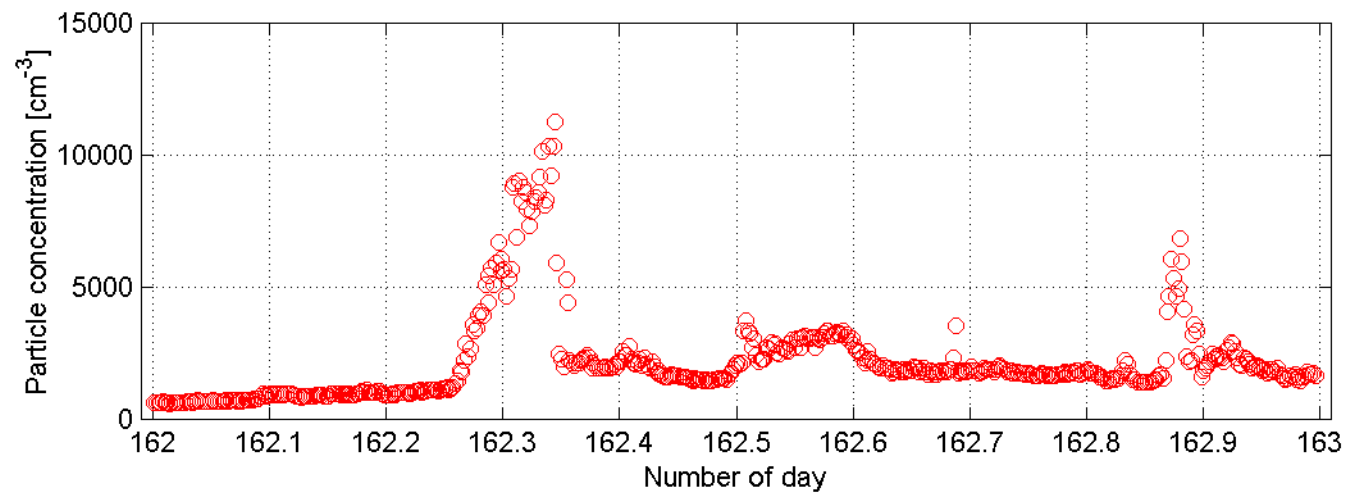

SMPS and nano-SMPS Mace Head (ref: SMPS) : 60612