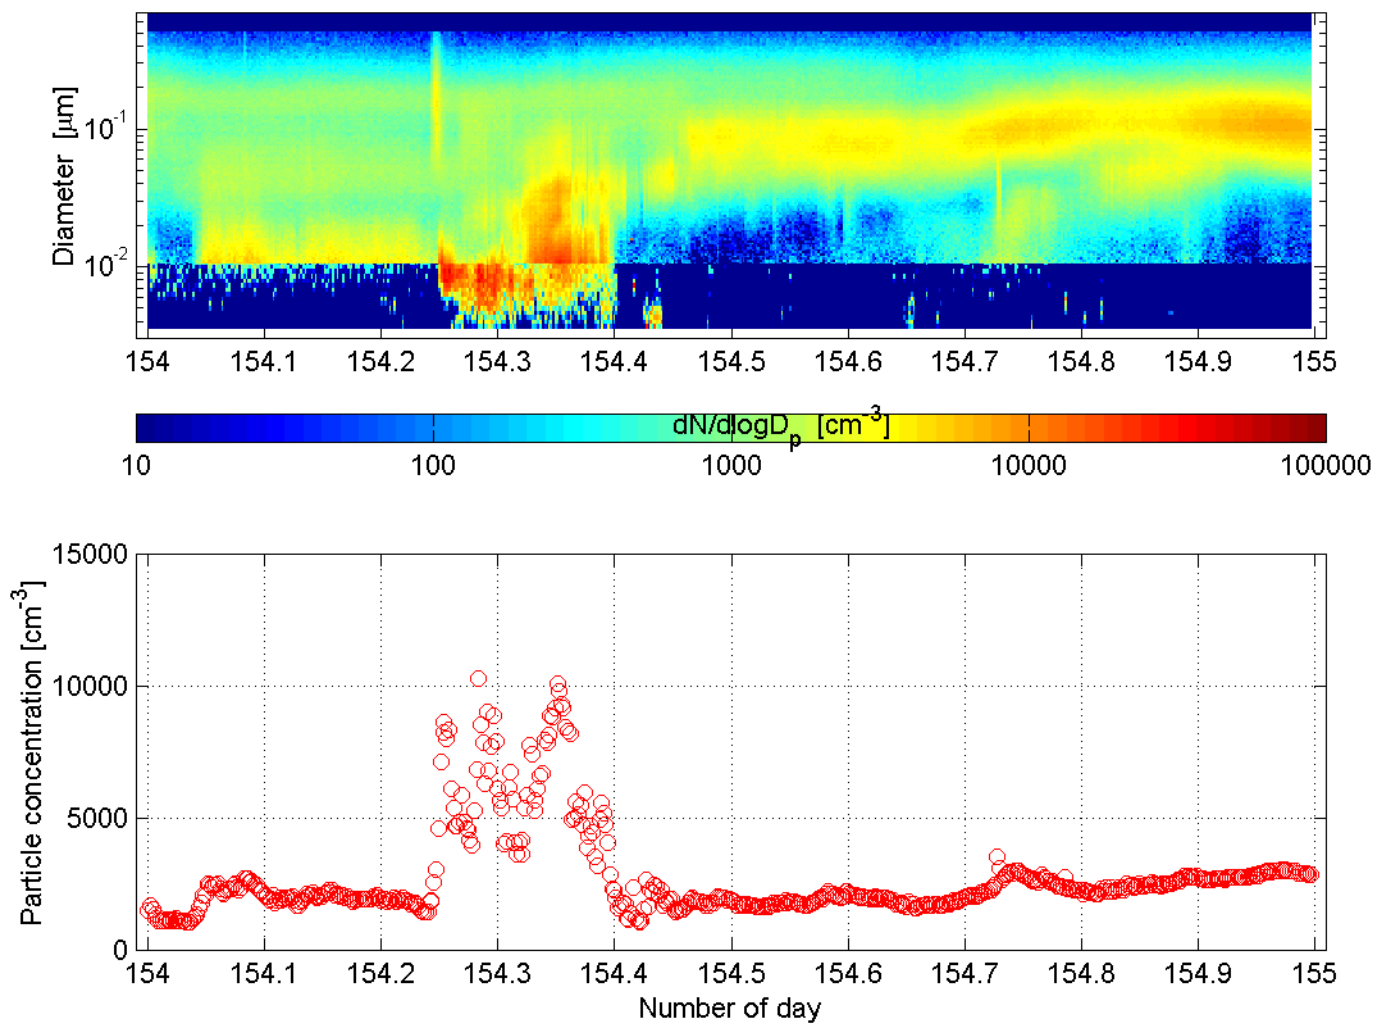

SMPS and nano-SMPS Mace Head (ref: SMPS) : 60601

SMPS and nano-SMPS Mace Head (ref: SMPS) : 60602

SMPS and nano-SMPS Mace Head (ref: SMPS) : 60603

SMPS and nano-SMPS Mace Head (ref: SMPS) : 60604

SMPS and nano-SMPS Mace Head (ref: SMPS) : 60605

SMPS and nano-SMPS Mace Head (ref: SMPS) : 60606

SMPS and nano-SMPS Mace Head (ref: SMPS) : 60607

SMPS and nano-SMPS Mace Head (ref: SMPS) : 60608

SMPS and nano-SMPS Mace Head (ref: SMPS) : 60609

SMPS and nano-SMPS Mace Head (ref: SMPS) : 60610