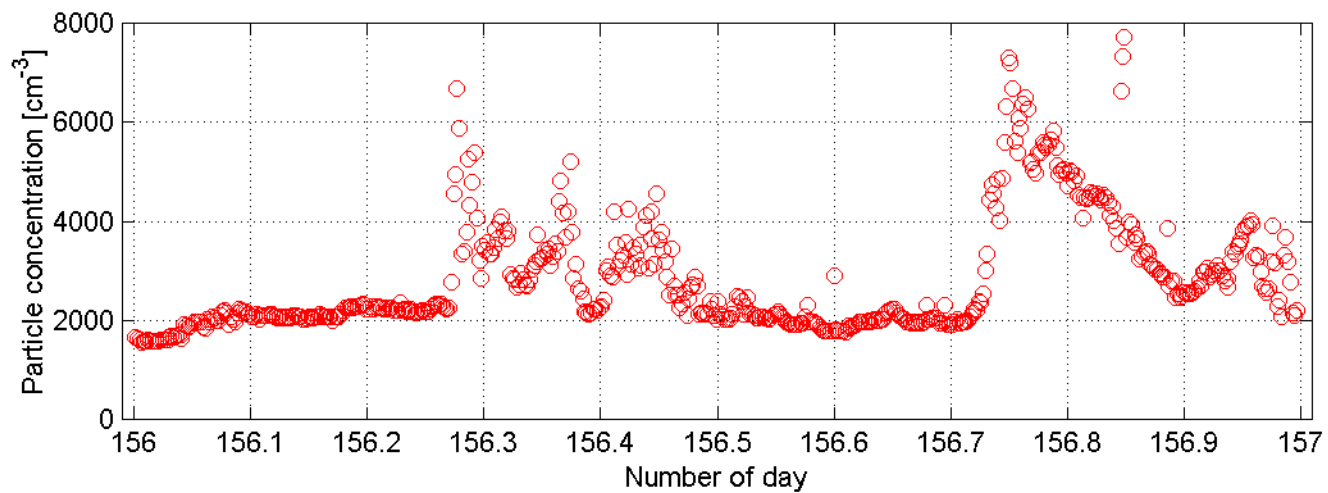

SMPS and nano-SMPS Mace Head (ref: SMPS) : 60601

SMPS and nano-SMPS Mace Head (ref: SMPS) : 60602

SMPS and nano-SMPS Mace Head (ref: SMPS) : 60603

SMPS and nano-SMPS Mace Head (ref: SMPS) : 60604

SMPS and nano-SMPS Mace Head (ref: SMPS) : 60605

SMPS and nano-SMPS Mace Head (ref: SMPS) : 60606

SMPS and nano-SMPS Mace Head (ref: SMPS) : 60607

SMPS and nano-SMPS Mace Head (ref: SMPS) : 60608

SMPS and nano-SMPS Mace Head (ref: SMPS) : 60609

SMPS and nano-SMPS Mace Head (ref: SMPS) : 60610