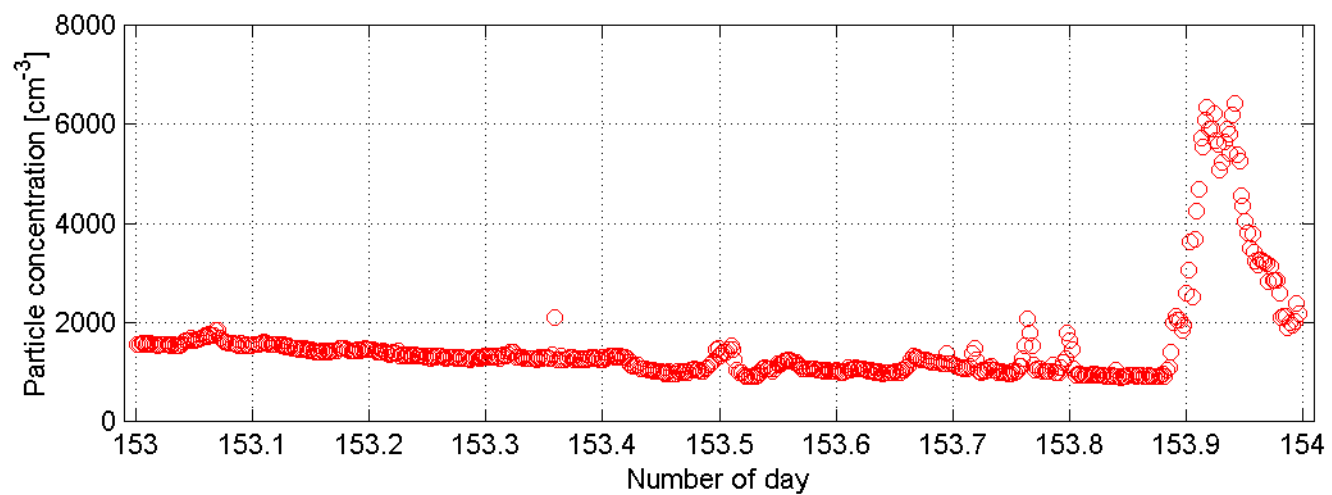

SMPS and nano-SMPS Mace Head (ref: SMPS) : 60601

SMPS and nano-SMPS Mace Head (ref: SMPS) : 60602

SMPS and nano-SMPS Mace Head (ref: SMPS) : 60603

SMPS and nano-SMPS Mace Head (ref: SMPS) : 60604

SMPS and nano-SMPS Mace Head (ref: SMPS) : 60605

SMPS and nano-SMPS Mace Head (ref: SMPS) : 60606

SMPS and nano-SMPS Mace Head (ref: SMPS) : 60607

SMPS and nano-SMPS Mace Head (ref: SMPS) : 60608

SMPS and nano-SMPS Mace Head (ref: SMPS) : 60609

SMPS and nano-SMPS Mace Head (ref: SMPS) : 60610