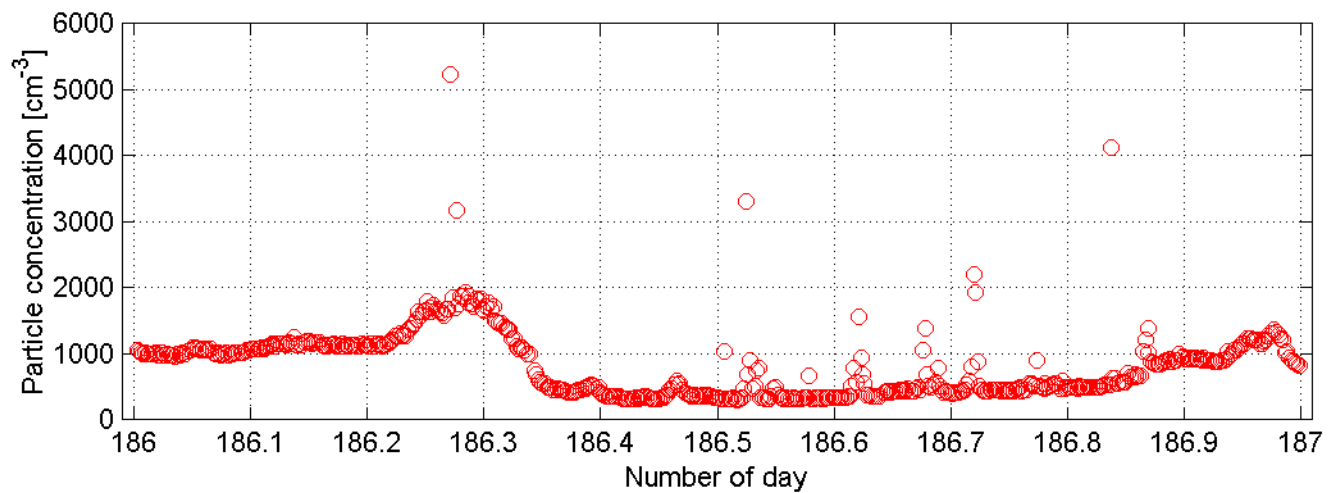

SMPS and nano-SMPS Mace Head (ref: SMPS) : 60706