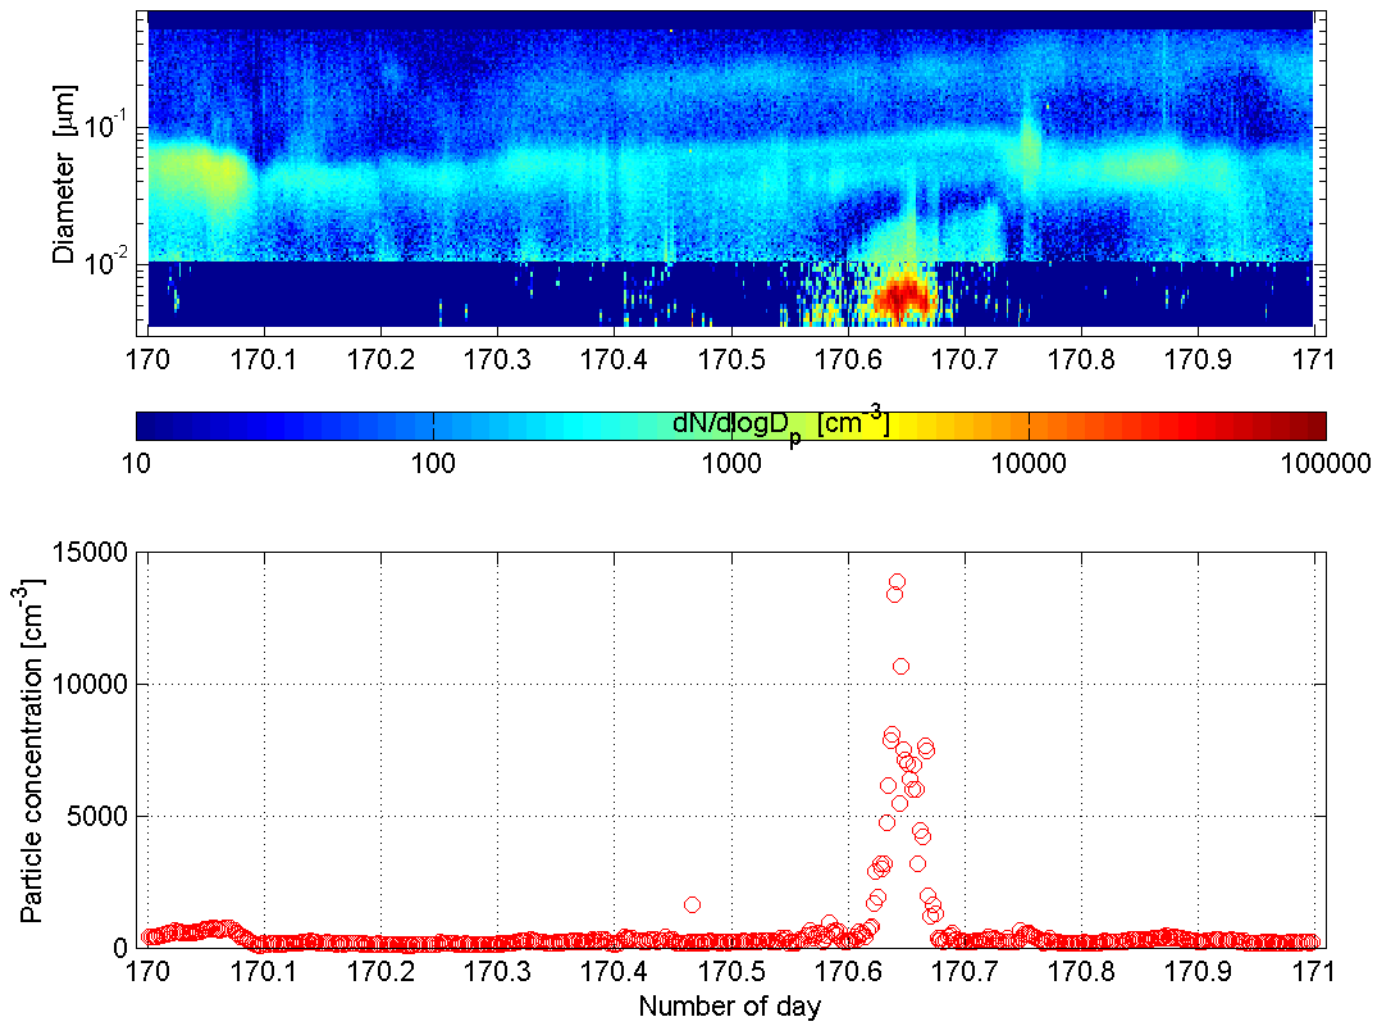

SMPS and nano-SMPS Mace Head (ref: SMPS) : 60616

SMPS and nano-SMPS Mace Head (ref: SMPS) : 60617

SMPS and nano-SMPS Mace Head (ref: SMPS) : 60618

SMPS and nano-SMPS Mace Head (ref: SMPS) : 60619

SMPS and nano-SMPS Mace Head (ref: SMPS) : 60620

SMPS and nano-SMPS Mace Head (ref: SMPS) : 60621

SMPS and nano-SMPS Mace Head (ref: SMPS) : 60622

SMPS and nano-SMPS Mace Head (ref: SMPS) : 60626

SMPS and nano-SMPS Mace Head (ref: SMPS) : 60627

SMPS and nano-SMPS Mace Head (ref: SMPS) : 60628