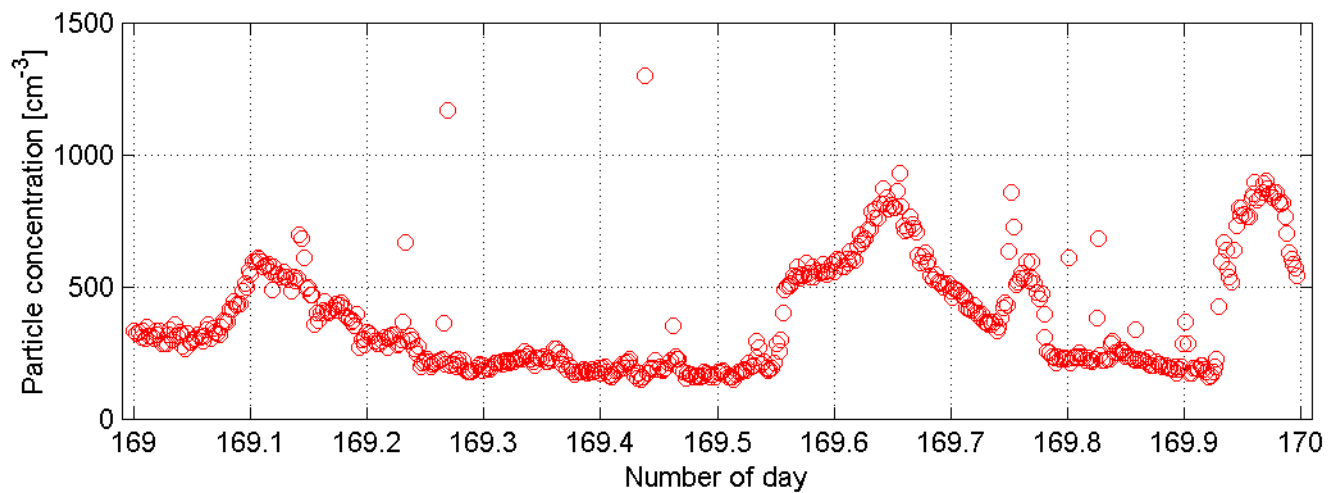

SMPS and nano-SMPS Mace Head (ref: SMPS) : 60619