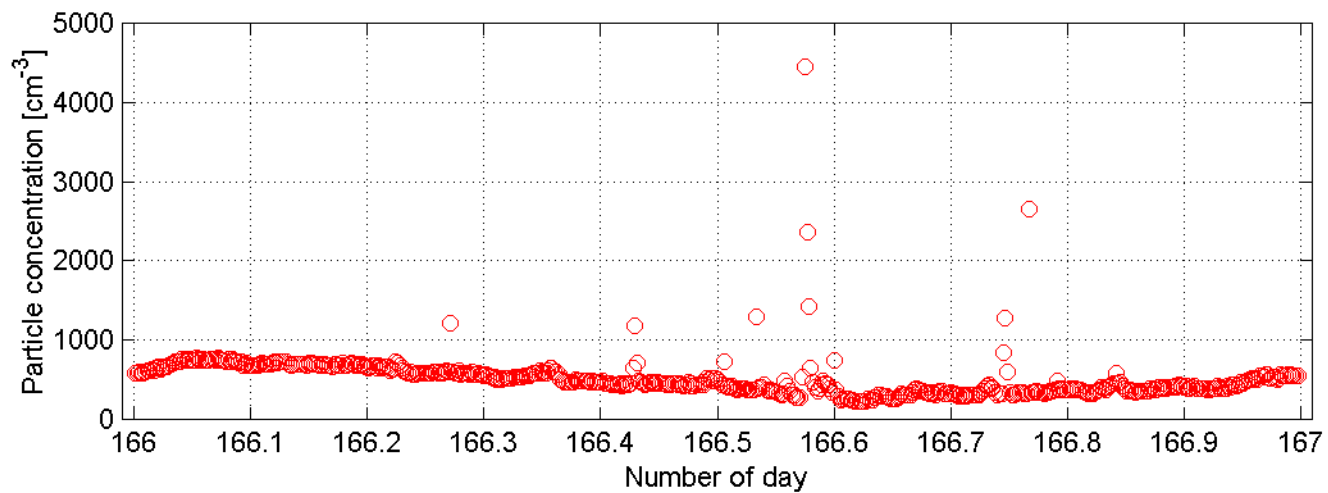

SMPS and nano-SMPS Mace Head (ref: SMPS) : 60611

SMPS and nano-SMPS Mace Head (ref: SMPS) : 60612

SMPS and nano-SMPS Mace Head (ref: SMPS) : 60613

SMPS and nano-SMPS Mace Head (ref: SMPS) : 60614

SMPS and nano-SMPS Mace Head (ref: SMPS) : 60615