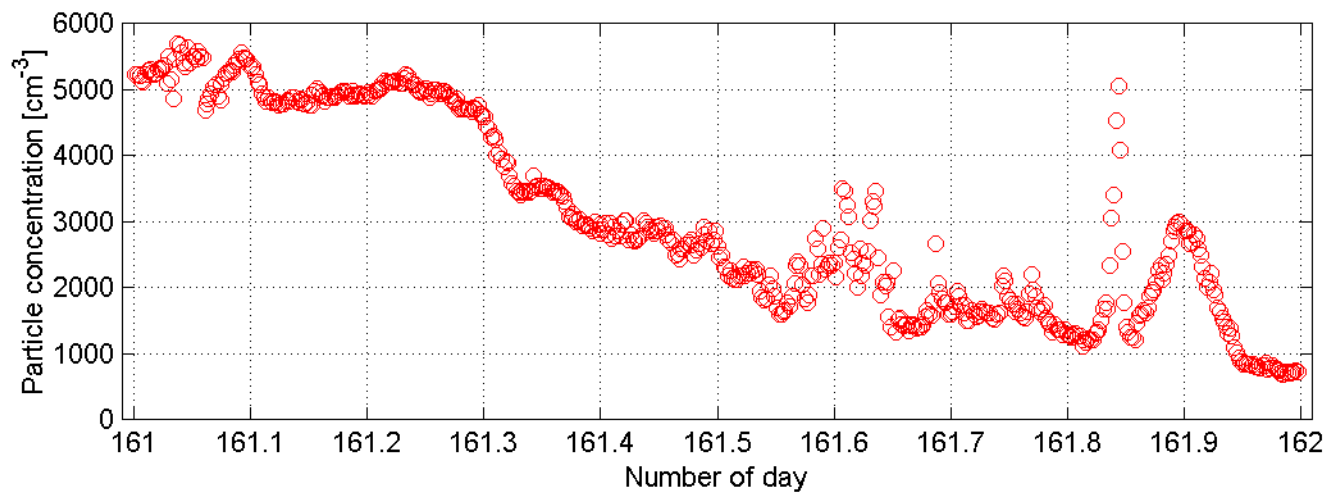

SMPS and nano-SMPS Mace Head (ref: SMPS) : 60606

SMPS and nano-SMPS Mace Head (ref: SMPS) : 60607

SMPS and nano-SMPS Mace Head (ref: SMPS) : 60608

SMPS and nano-SMPS Mace Head (ref: SMPS) : 60609

SMPS and nano-SMPS Mace Head (ref: SMPS) : 60610